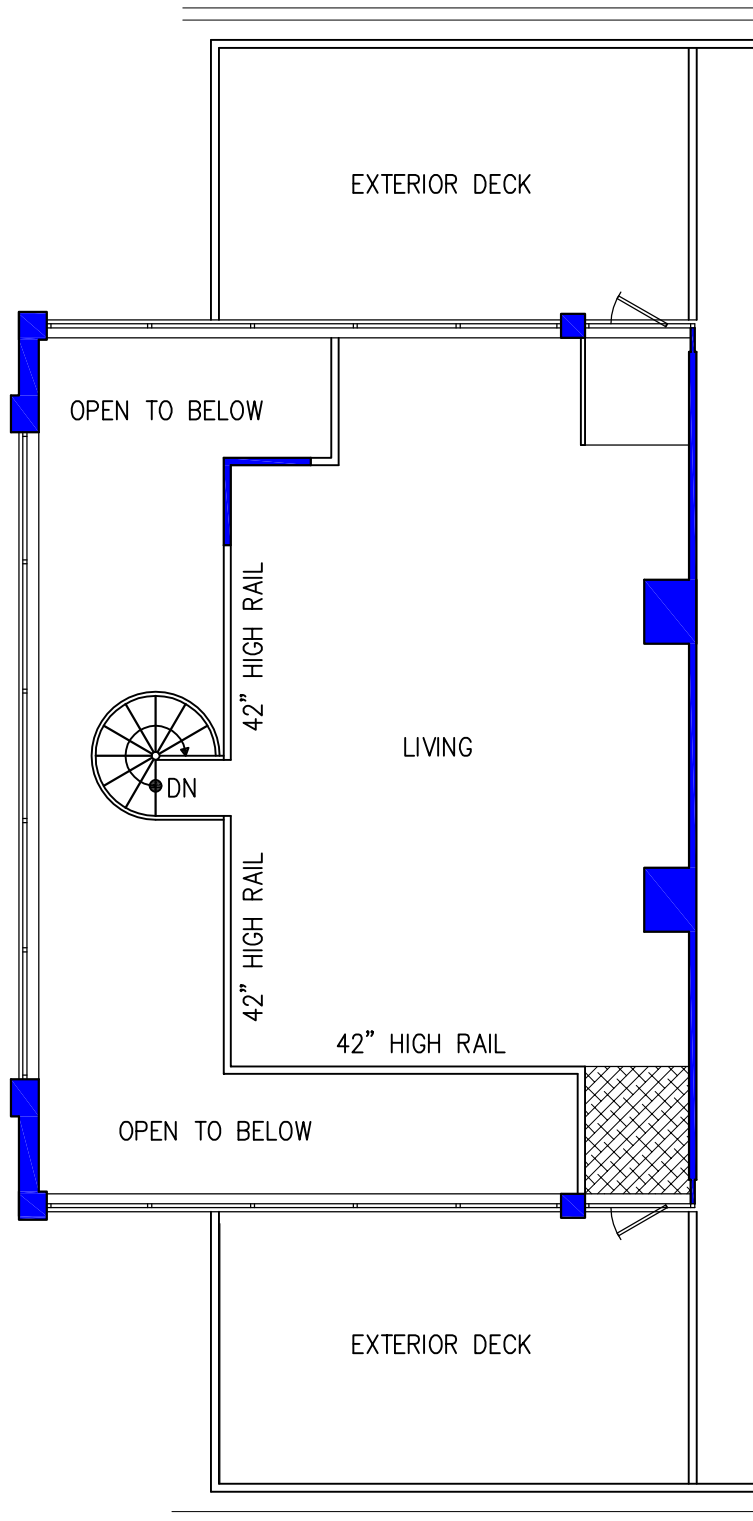

SUITE 506 – LOWER LEVEL  
3 BEDROOM/2 BATHROOM  
1,390 (+/-) SQUARE FEET – LOWER LEVEL

## SUITE 506 – UPPER LEVEL

3 BEDROOM/2 BATHROOM

560 (+/-) SQUARE FEET – UPPER LEVEL

1,950 (+/-) TOTAL SQUARE FEET