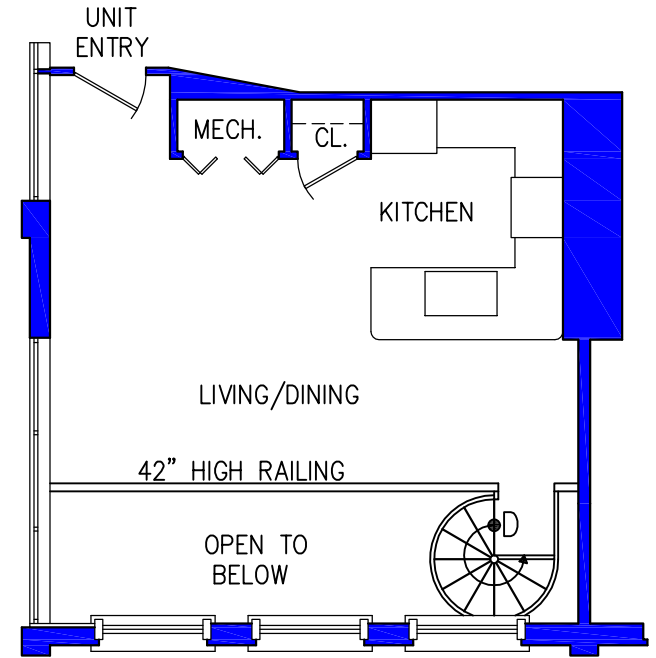

SUITE 308 – LOWER LEVEL

1 BEDROOM/1 BATHROOM
 350 (+/-) SQUARE FEET – LOWER LEVEL

SUITE 308 – UPPER LEVEL

1 BEDROOM/1 BATHROOM
 370 (+/-) SQUARE FEET – UPPER LEVEL
 840 (+/-) TOTAL SQUARE FEET

SUITE 308 – LOFT LEVEL

1 BEDROOM/1 BATHROOM
 120 (+/-) SQUARE FEET – LOFT LEVEL