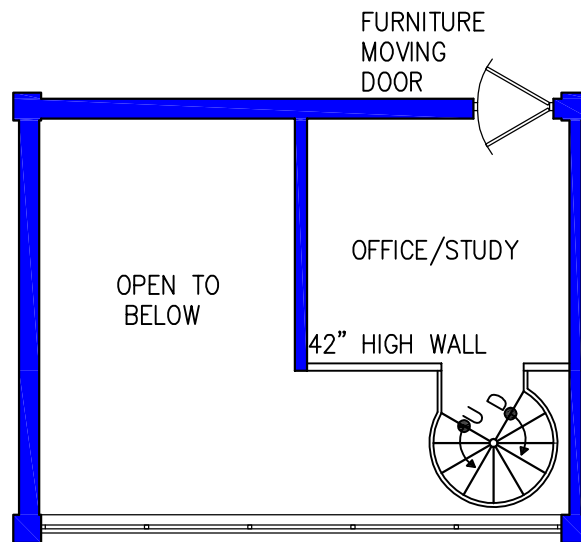

SUITE 308 – LOWER LEVEL

1 BEDROOM/1 BATHROOM
 350 (+/-) SQUARE FEET – LOWER LEVEL

SUITE 308 – UPPER LEVEL

1 BEDROOM/1 BATHROOM
 370 (+/-) SQUARE FEET – UPPER LEVEL
 840 (+/-) TOTAL SQUARE FEET

SUITE 308 – LOFT LEVEL

1 BEDROOM/1 BATHROOM
 120 (+/-) SQUARE FEET – LOFT LEVEL