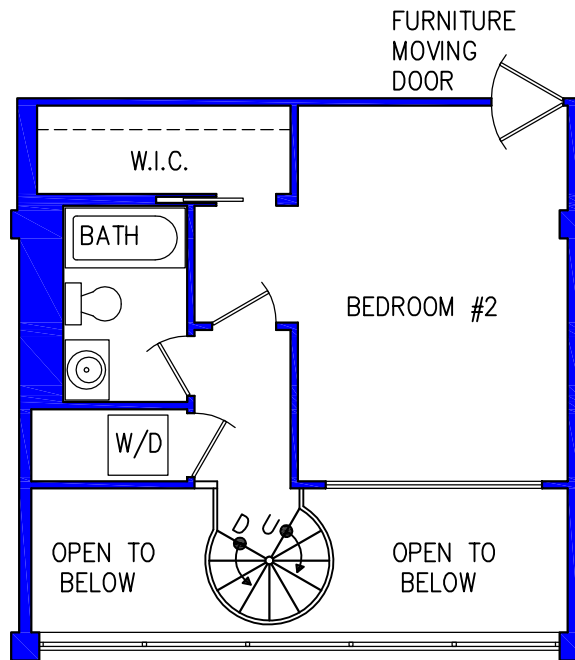

### SUITE 306 – LOWER LEVEL

2 BEDROOM/2 BATHROOM  
 480 (+/-) SQUARE FEET – LOWER LEVEL

### SUITE 306 – UPPER LEVEL

2 BEDROOM/2 BATHROOM  
 360 (+/-) SQUARE FEET – UPPER LEVEL  
 1,200 (+/-) TOTAL SQUARE FEET

### SUITE 306 – LOFT LEVEL

2 BEDROOM/2 BATHROOM  
 360 (+/-) SQUARE FEET – LOFT LEVEL