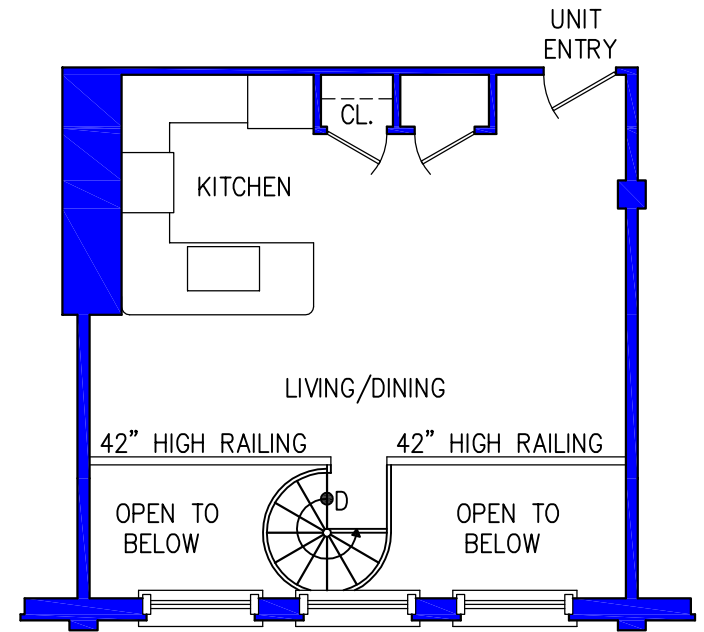

### SUITE 306 – LOWER LEVEL

2 BEDROOM/2 BATHROOM  
 480 (+/-) SQUARE FEET – LOWER LEVEL

### SUITE 306 – UPPER LEVEL

2 BEDROOM/2 BATHROOM  
 360 (+/-) SQUARE FEET – UPPER LEVEL  
 1,200 (+/-) TOTAL SQUARE FEET

### SUITE 306 – LOFT LEVEL

2 BEDROOM/2 BATHROOM  
 360 (+/-) SQUARE FEET – LOFT LEVEL