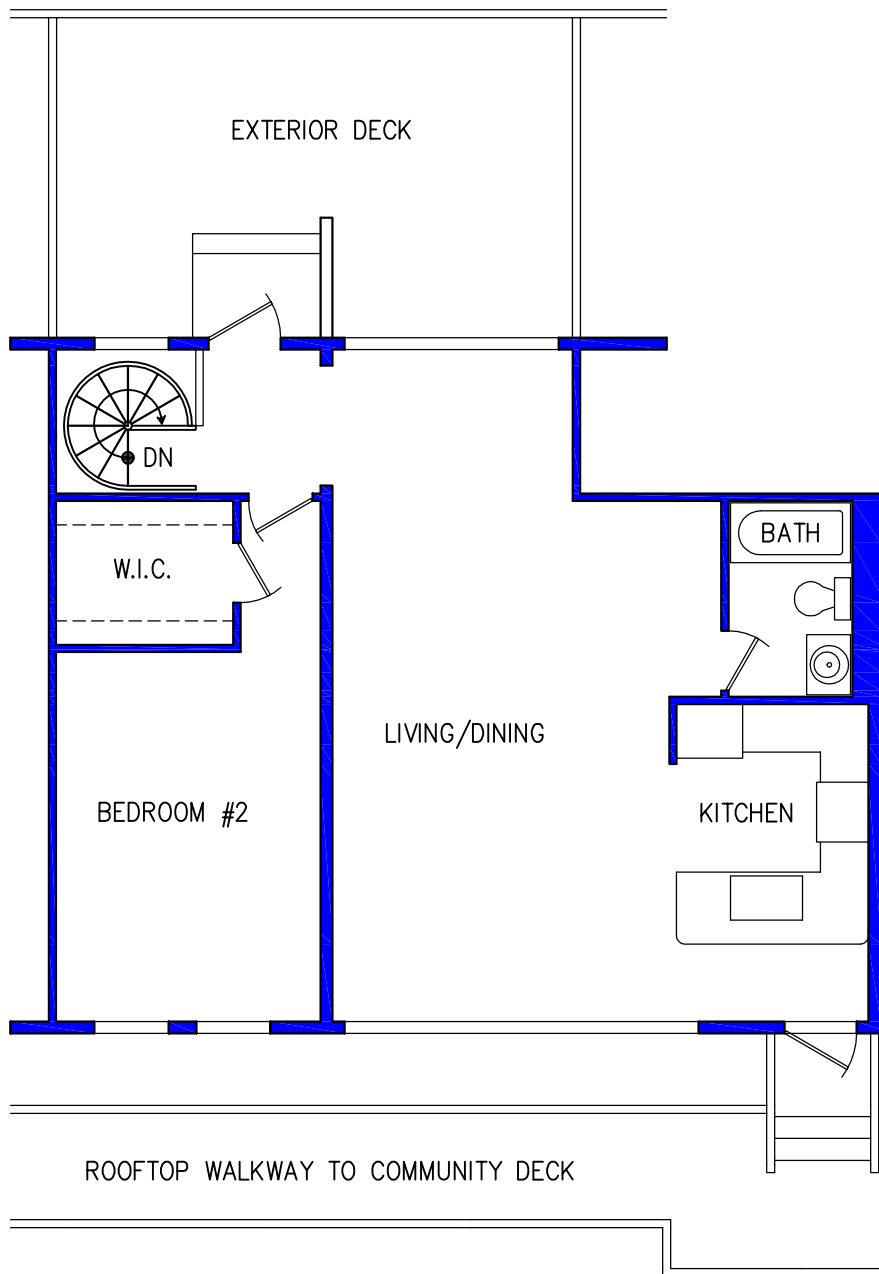

SUITE 211 – LOWER LEVEL

2 BEDROOM/2 BATHROOM

590 (+/-) SQUARE FEET – LOWER LEVEL

SUITE 211 – UPPER LEVEL

2 BEDROOM/2 BATHROOM
910 (+/-) SQUARE FEET – UPPER LEVEL
1,500 (+/-) SQUARE FEET TOTAL