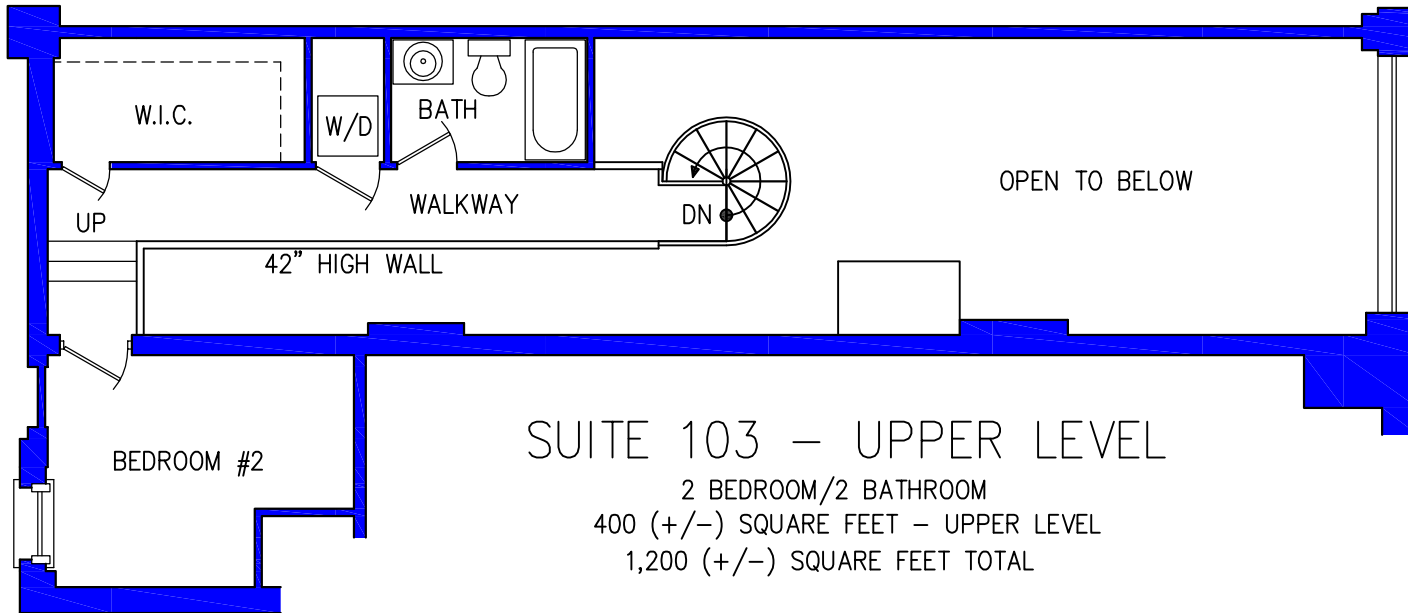

SUITE 103 – LOWER LEVEL
2 BEDROOM/2 BATHROOM
800 (+/-) SQUARE FEET – LOWER LEVEL

SUITE 103 – UPPER LEVEL

2 BEDROOM/2 BATHROOM
400 (+/-) SQUARE FEET – UPPER LEVEL
1,200 (+/-) SQUARE FEET TOTAL