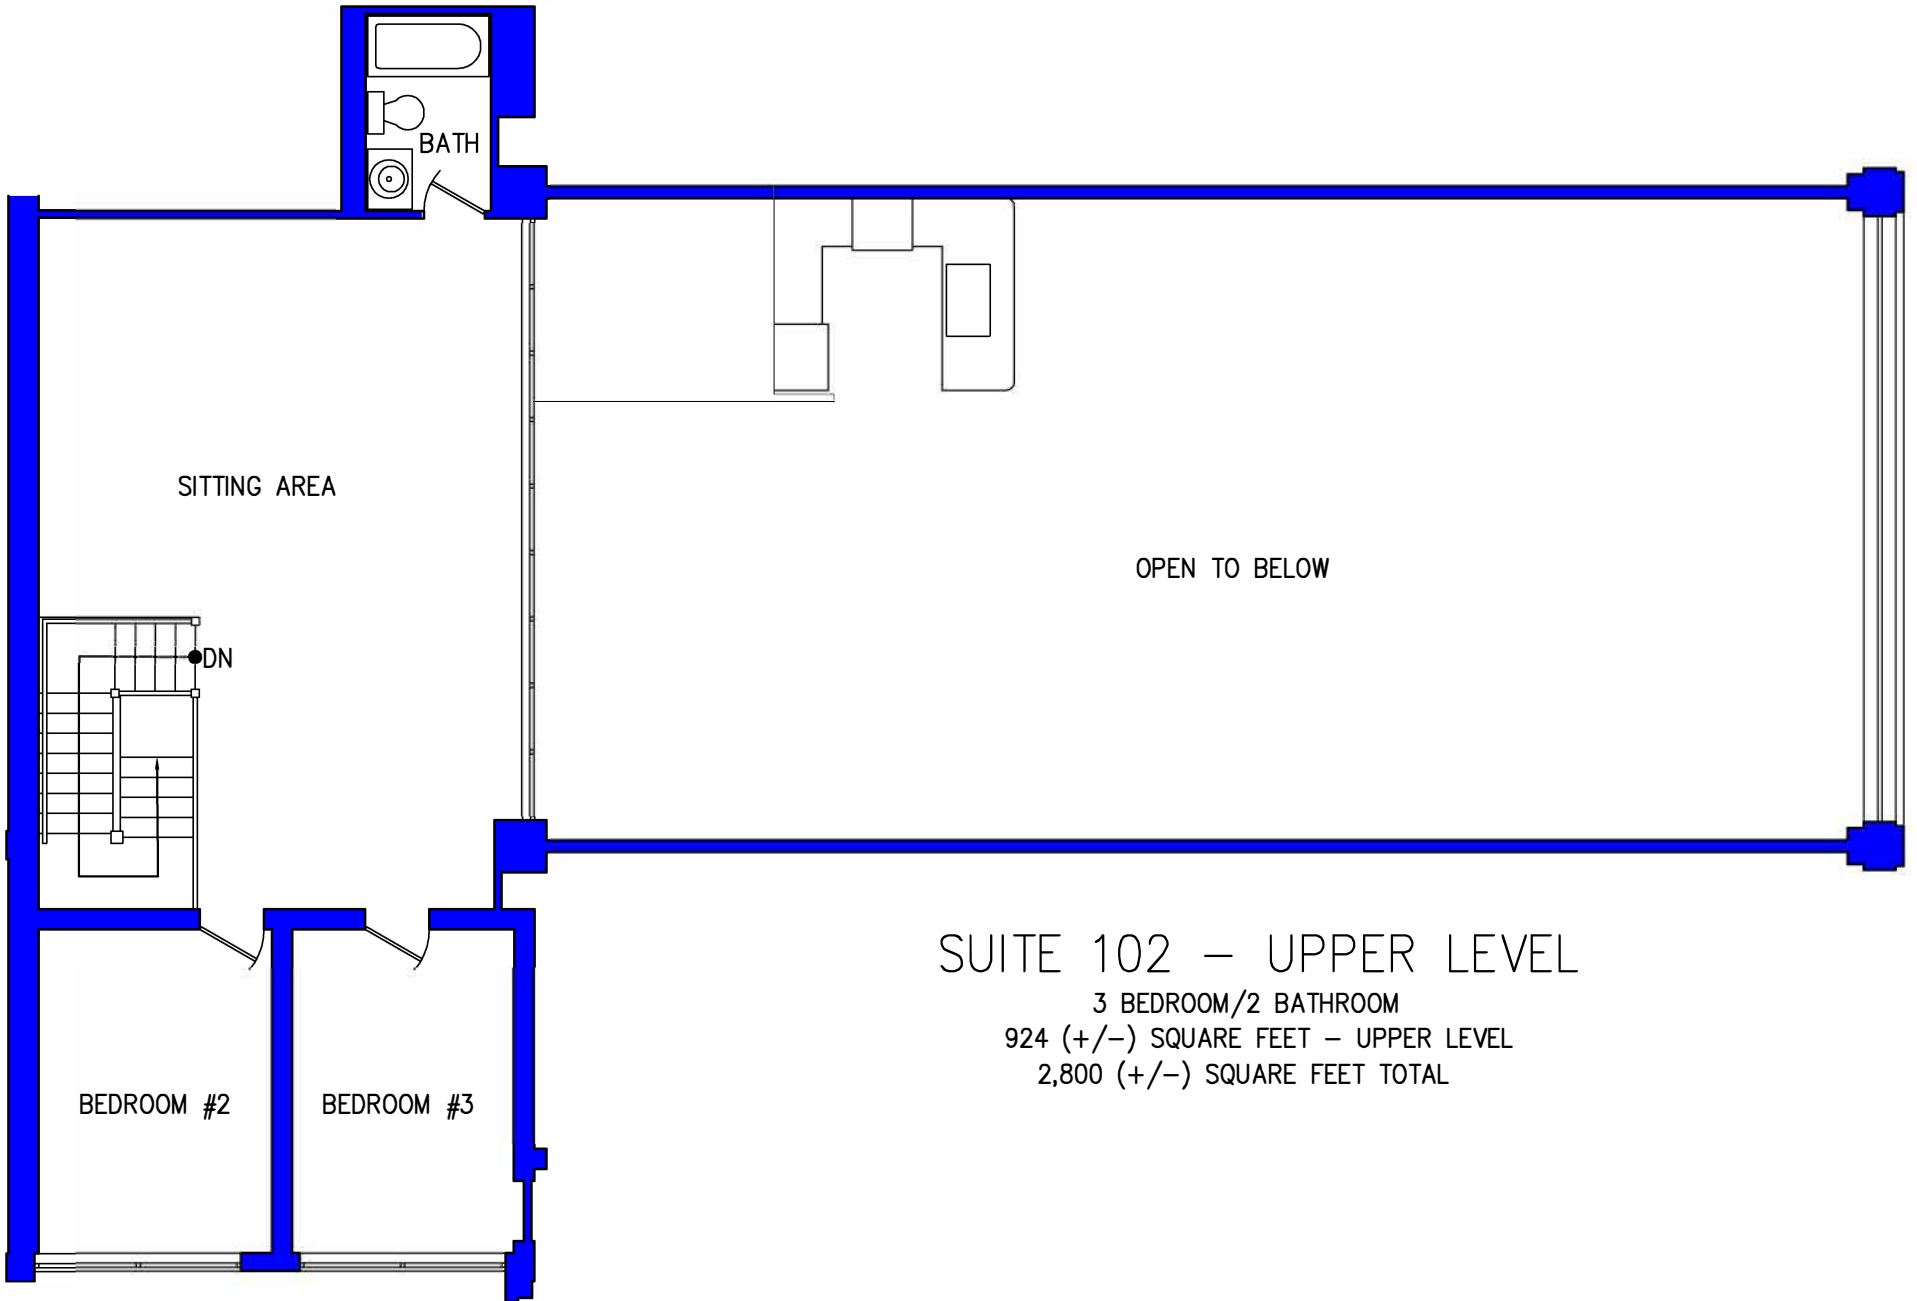

SUITE 102 – LOWER LEVEL

3 BEDROOM/2 BATHROOM

1,876 (+/-) SQUARE FEET – LOWER LEVEL

SUITE 102 – UPPER LEVEL

3 BEDROOM/2 BATHROOM

924 (+/-) SQUARE FEET – UPPER LEVEL

2,800 (+/-) SQUARE FEET TOTAL